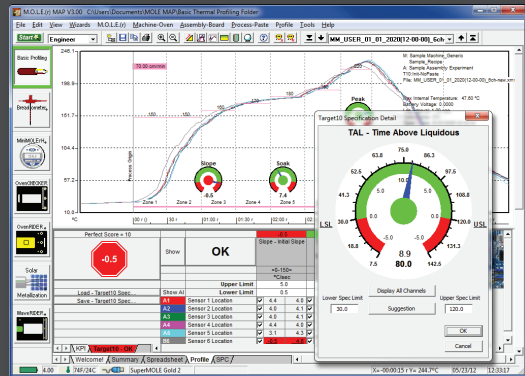

### Target-10 Specifications for:

- Ramp
- Soak
- TAL (Time Above Liquidus)
- Peak

**1.5 Million Data Point Memory**  
96 thermal profile storage lets you download on demand

**Auto-Detect**  
Thermal Profiler automatically recognizes the RIDER® NL 2 series process test pallets

**Protect your Time & Profiler**  
Know critical systems are "GO" before you thermal profile

**OK Button**

- Operator gets GO/NO-GO decision control
- Improves productivity
- Saves Time

**Wireless RF**  
Built-in Wireless Option

**Easy to Use**  
USB enabled Fast Upload, Download or Charge

**New ECD Technology**

**LEDs Show T/C Readiness**

- No wasted data runs
- At a glance open thermocouple indicators

**Never Lose a Thermal Profile**